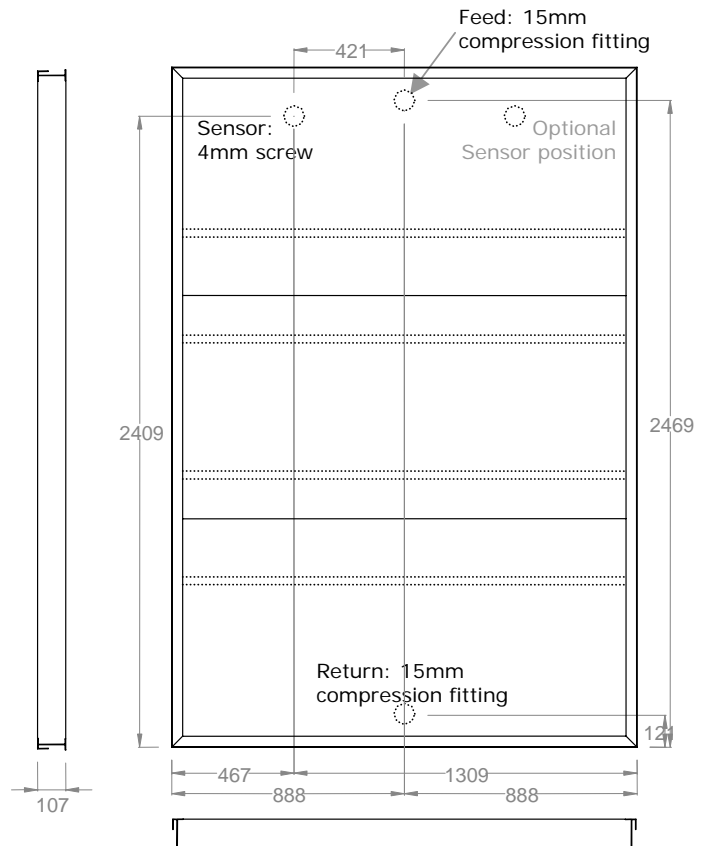

Front view

Connections
(Viewed from glass front)

Original description: Vlakke plaat collector Thermic 42 G			
Scale:	Revisionnr.: 2	Date: 29-07-2002	
Drawer: P. V.d.Bossche	Approved by:	AutoCad drawing number: PI 1105-42G	