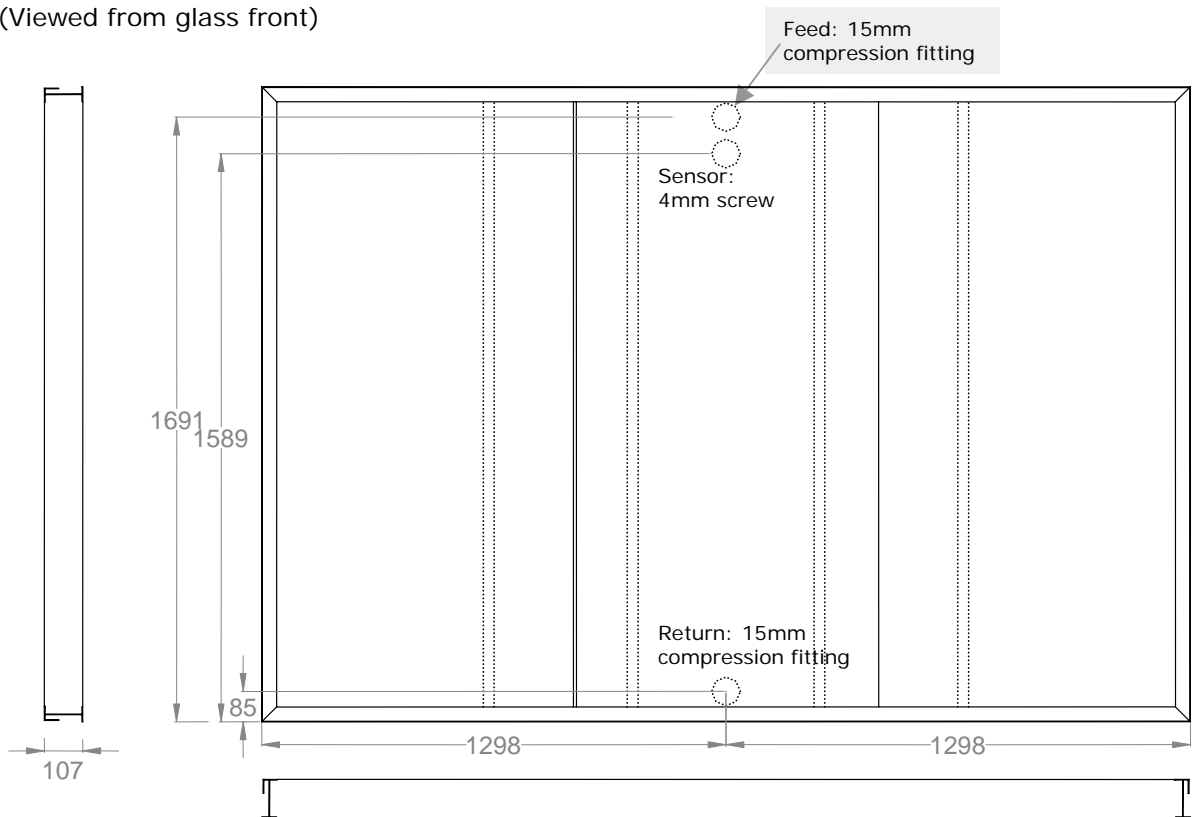

Front view

Connections
(Viewed from glass front)

| | | | |
|--|-------------------|--|--|
| Original discription: Vlakke plaat collector Thermic 42 S | | | |
| Scale: | Revisionnr.: 2 | Date: 30-07-2002 | |
| Drawer: P. V.d.Bossche | Approved by: | AutoCad drawing number: PI 1105-42S | |